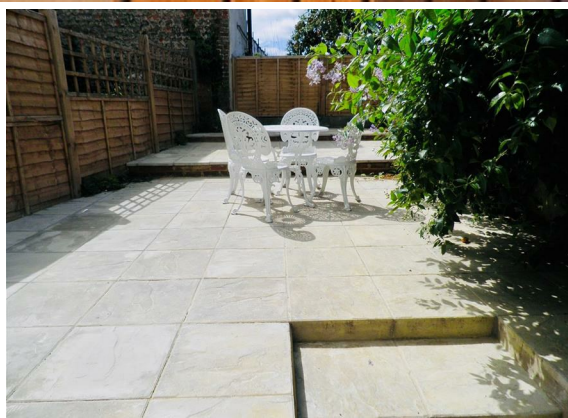

**6 Bed
House - Terraced
located in Brighton**

£3,900 PCM

DIRECTIONS

CONTACT

Kendrick Property Services - Brighton
10-12 Lewes Road
Brighton
East Sussex
BN2 3HP

E:
lettings@kendrickpropertyervices.co.uk
T: 01273 699600
www.kendrickpropertyervices.co.uk